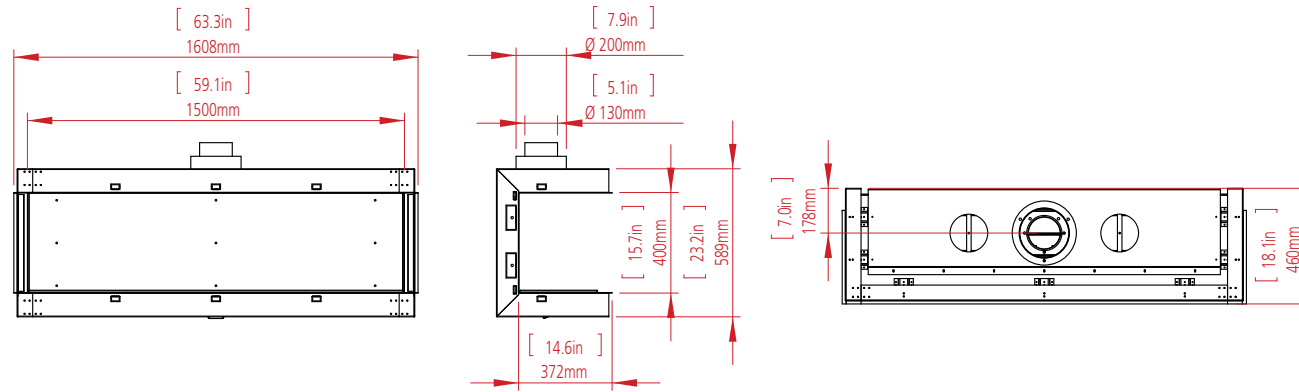

CLEAR 150 TS
THREE SIDE FIRE