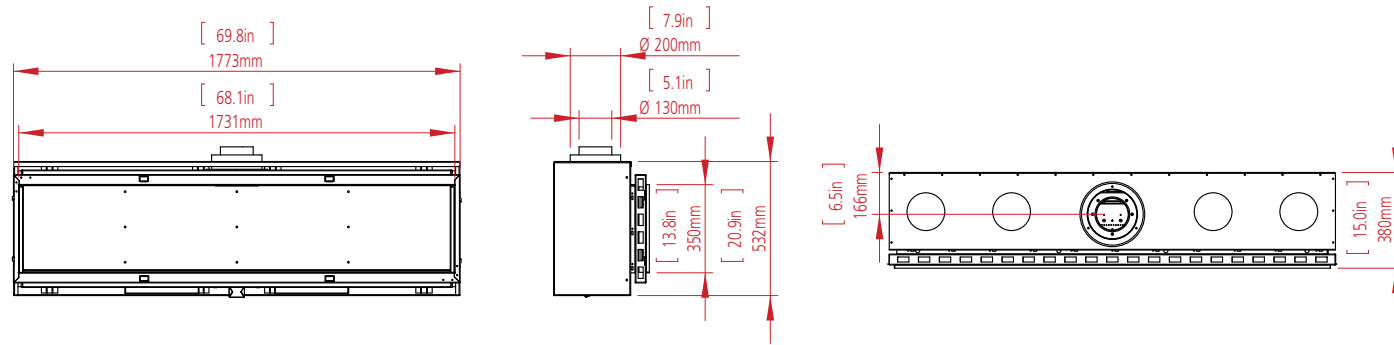

CLEAR 170
FRONT FACING FIRE