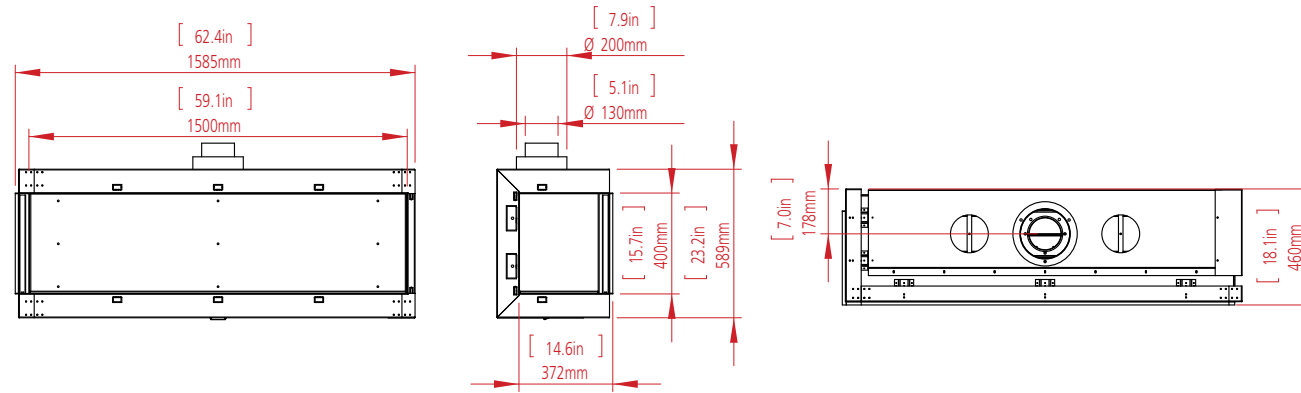

**CLEAR 150 RS/LS
CORNER FIRE**