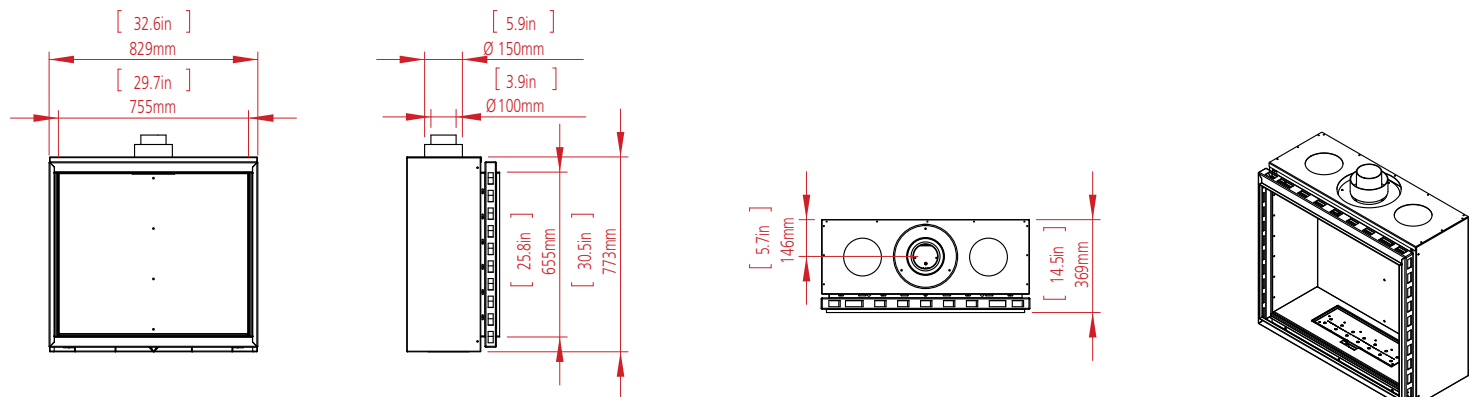

CLEAR 75x65
FRONT FACING FIRE