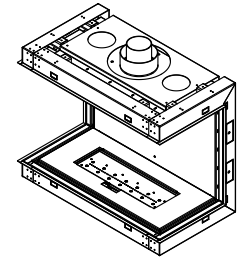

CLEAR 75 TS
THREE SIDE FIRE