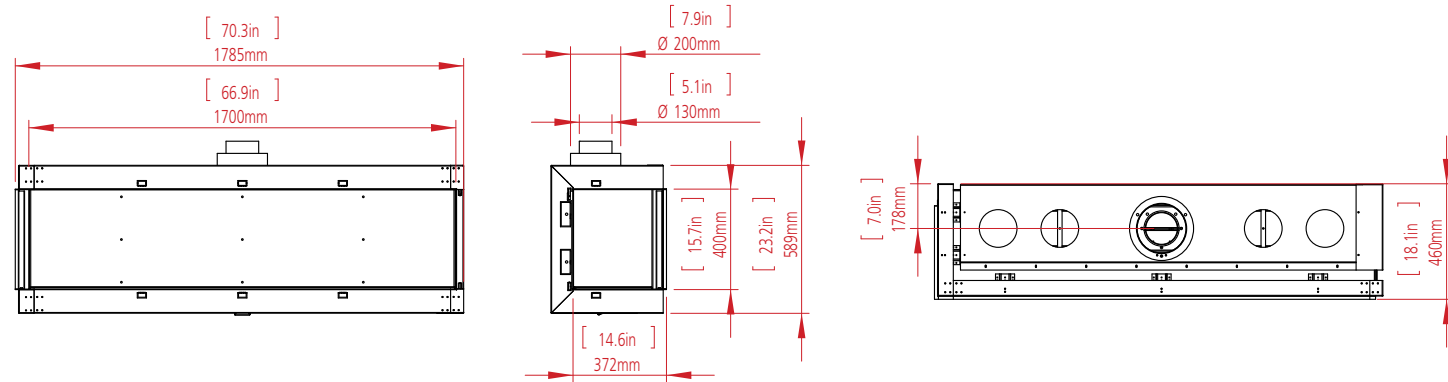

**CLEAR 170 RS/LS
CORNER FIRE**