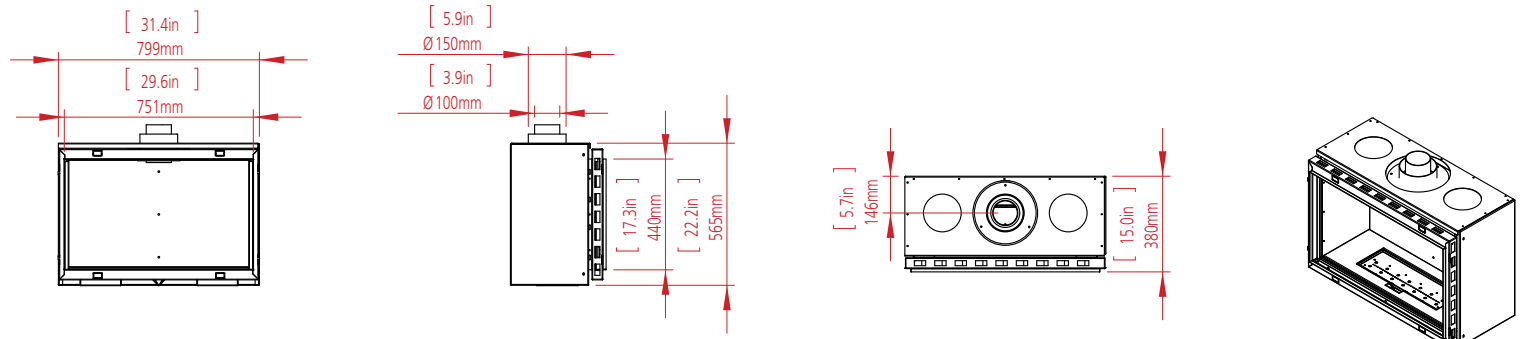

CLEAR 75
FRONT FACING FIRE