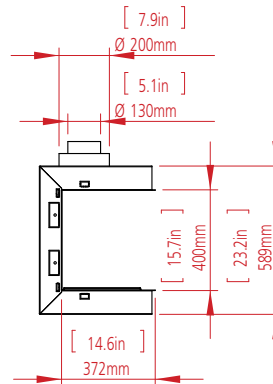

CLEAR 110 TS
THREE SIDE FIRE