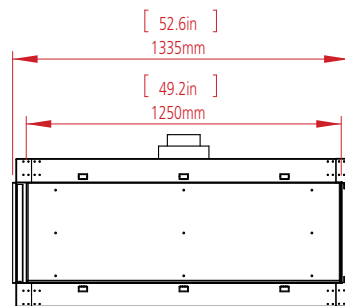

**CLEAR 130 RS/LS
CORNER FIRE**