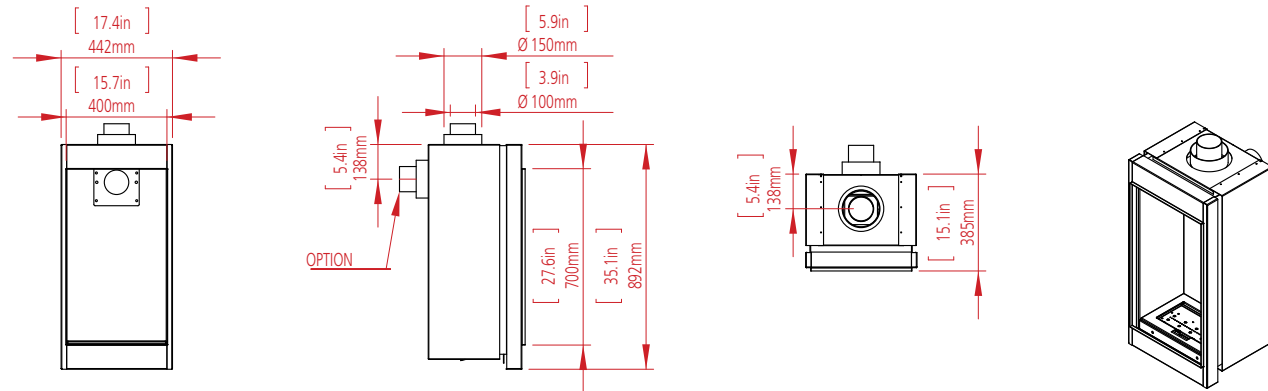

CLEAR 40H70
FRONT FACING FIRE