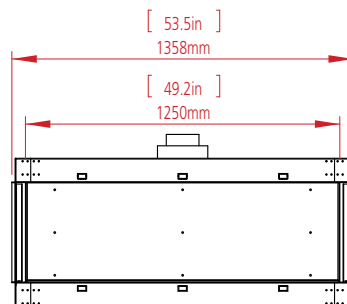

CLEAR 130 TS
THREE SIDE FIRE