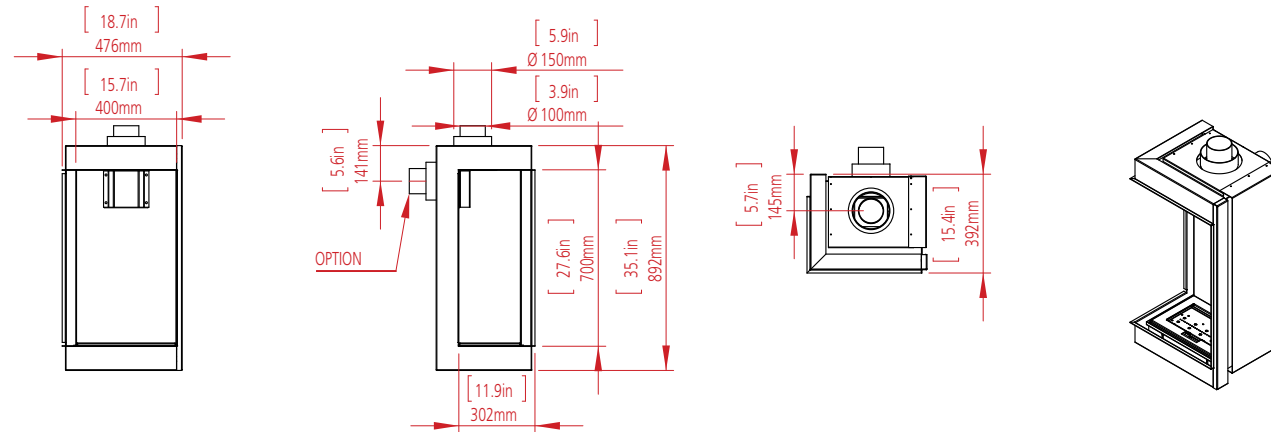

**CLEAR 40H70 RS/LS
CORNER FIRE**