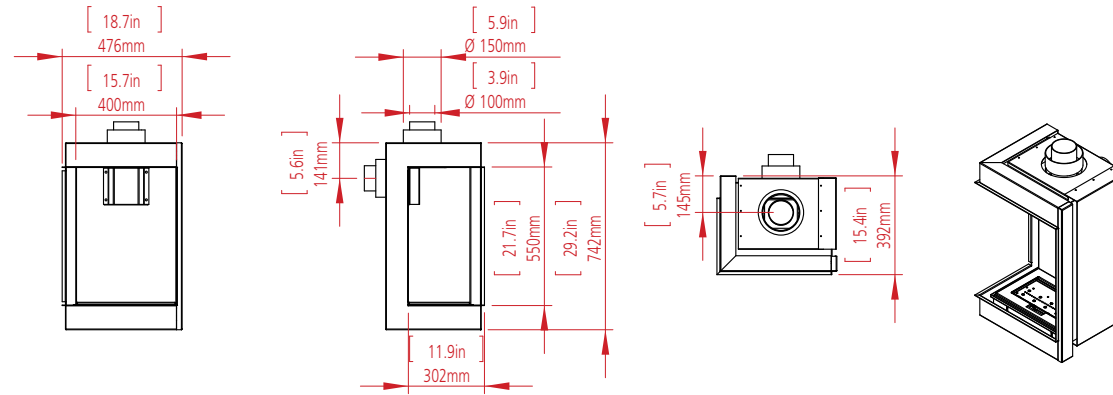

**CLEAR 40 RS/LS
CORNER FIRE**