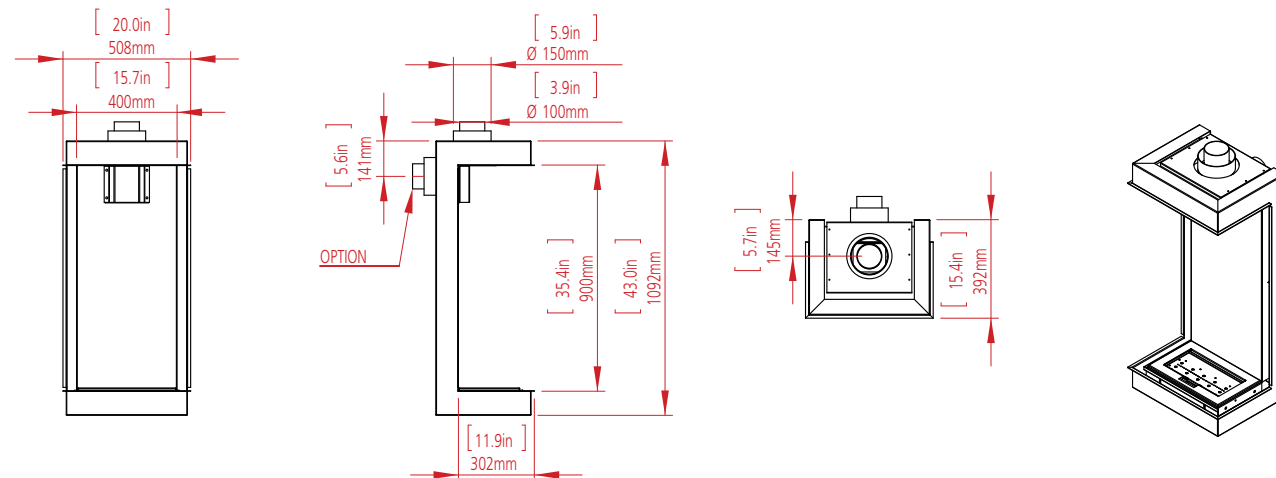

CLEAR 40H90 TS
THREE SIDE FIRE