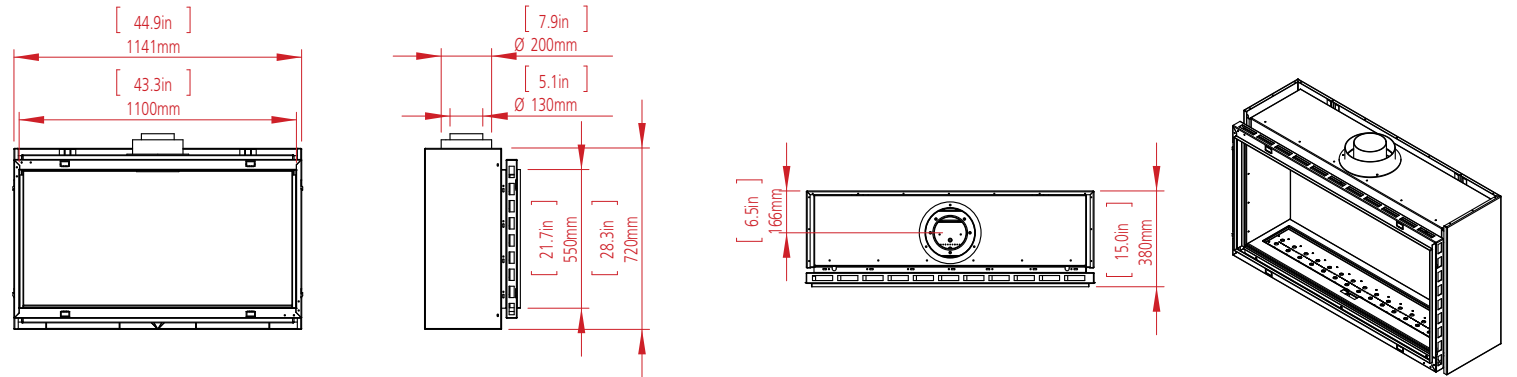

CLEAR 110H
FRONT FACING FIRE