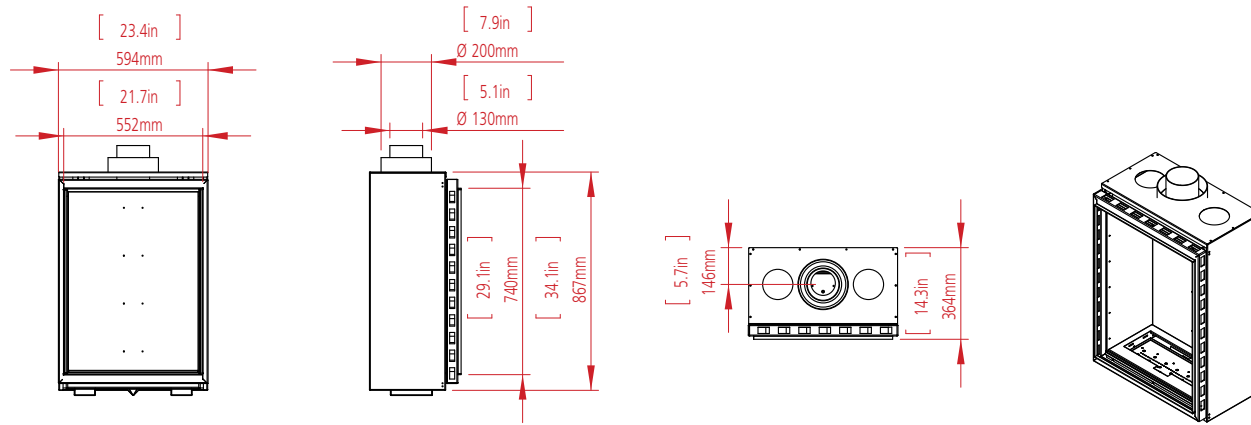

CLEAR 60x80
FRONT FACING FIRE