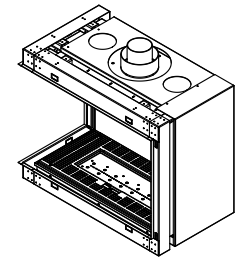

**CLEAR 75 RS/LS
CORNER FIRE**