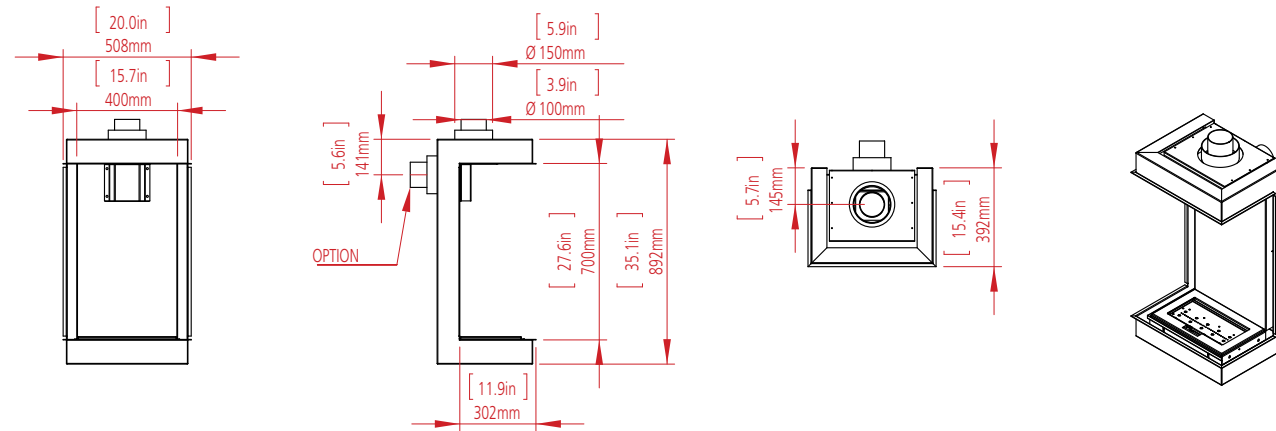

CLEAR 40H70 TS
THREE SIDE FIRE