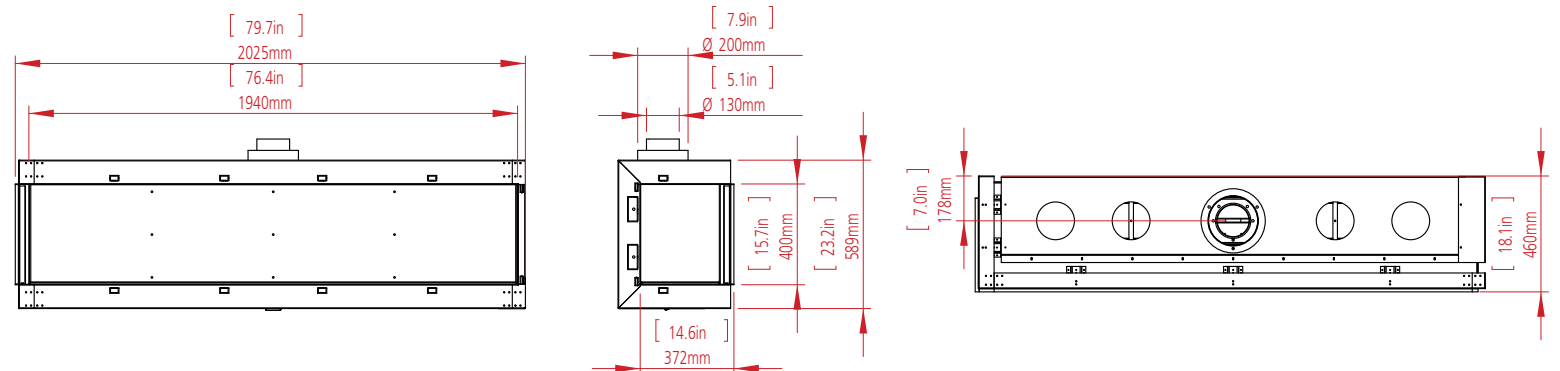

**CLEAR 200 RS/LS
CORNER FIRE**