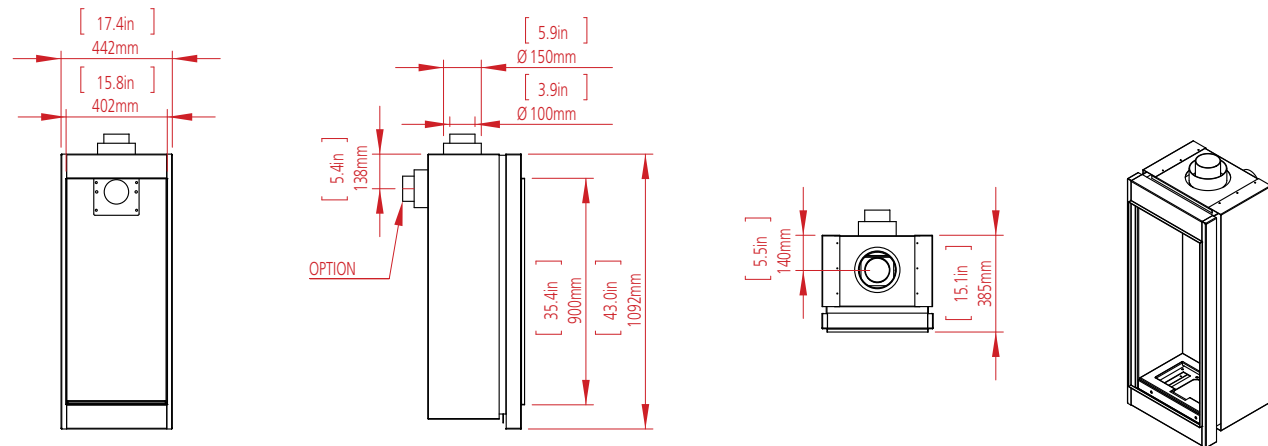

CLEAR 40H90
FRONT FACING FIRE