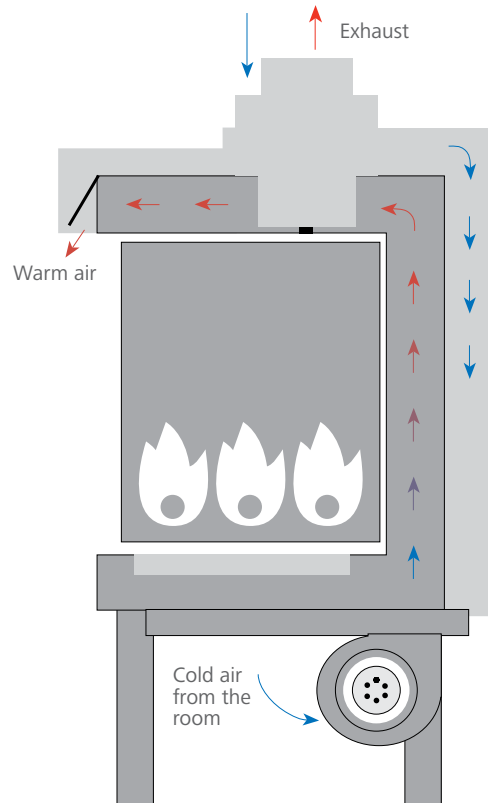

BLOWER

- EN Ortal's fires can be delivered with a blower, for more even heat distribution.
- DE Ortals Kamine können für eine gleichmäßigere Wärmeverteilung mit Gebläse geliefert werden.
- NL De haarden van Ortal kunnen worden geleverd met een blower voor een meer gelijkmatige warmteverdeling.