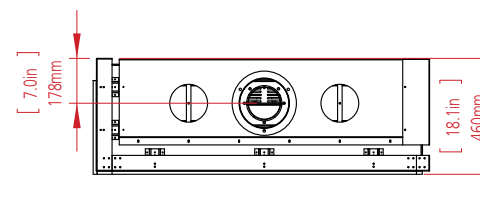

**CLEAR 130 RS/LS
CORNER FIRE**