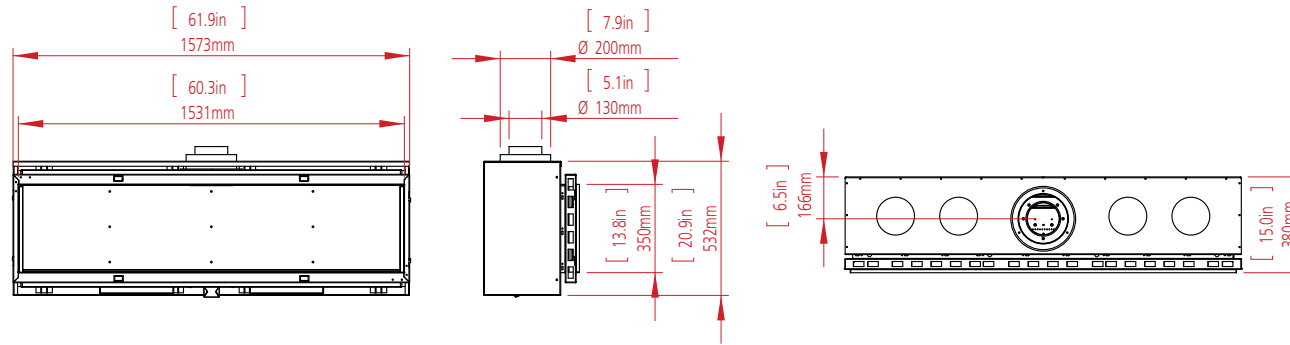

CLEAR 150
FRONT FACING FIRE