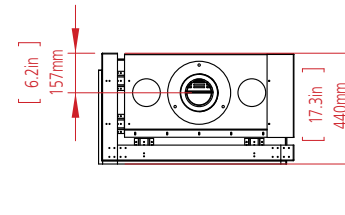

**CLEAR 75 RS/LS
CORNER FIRE**