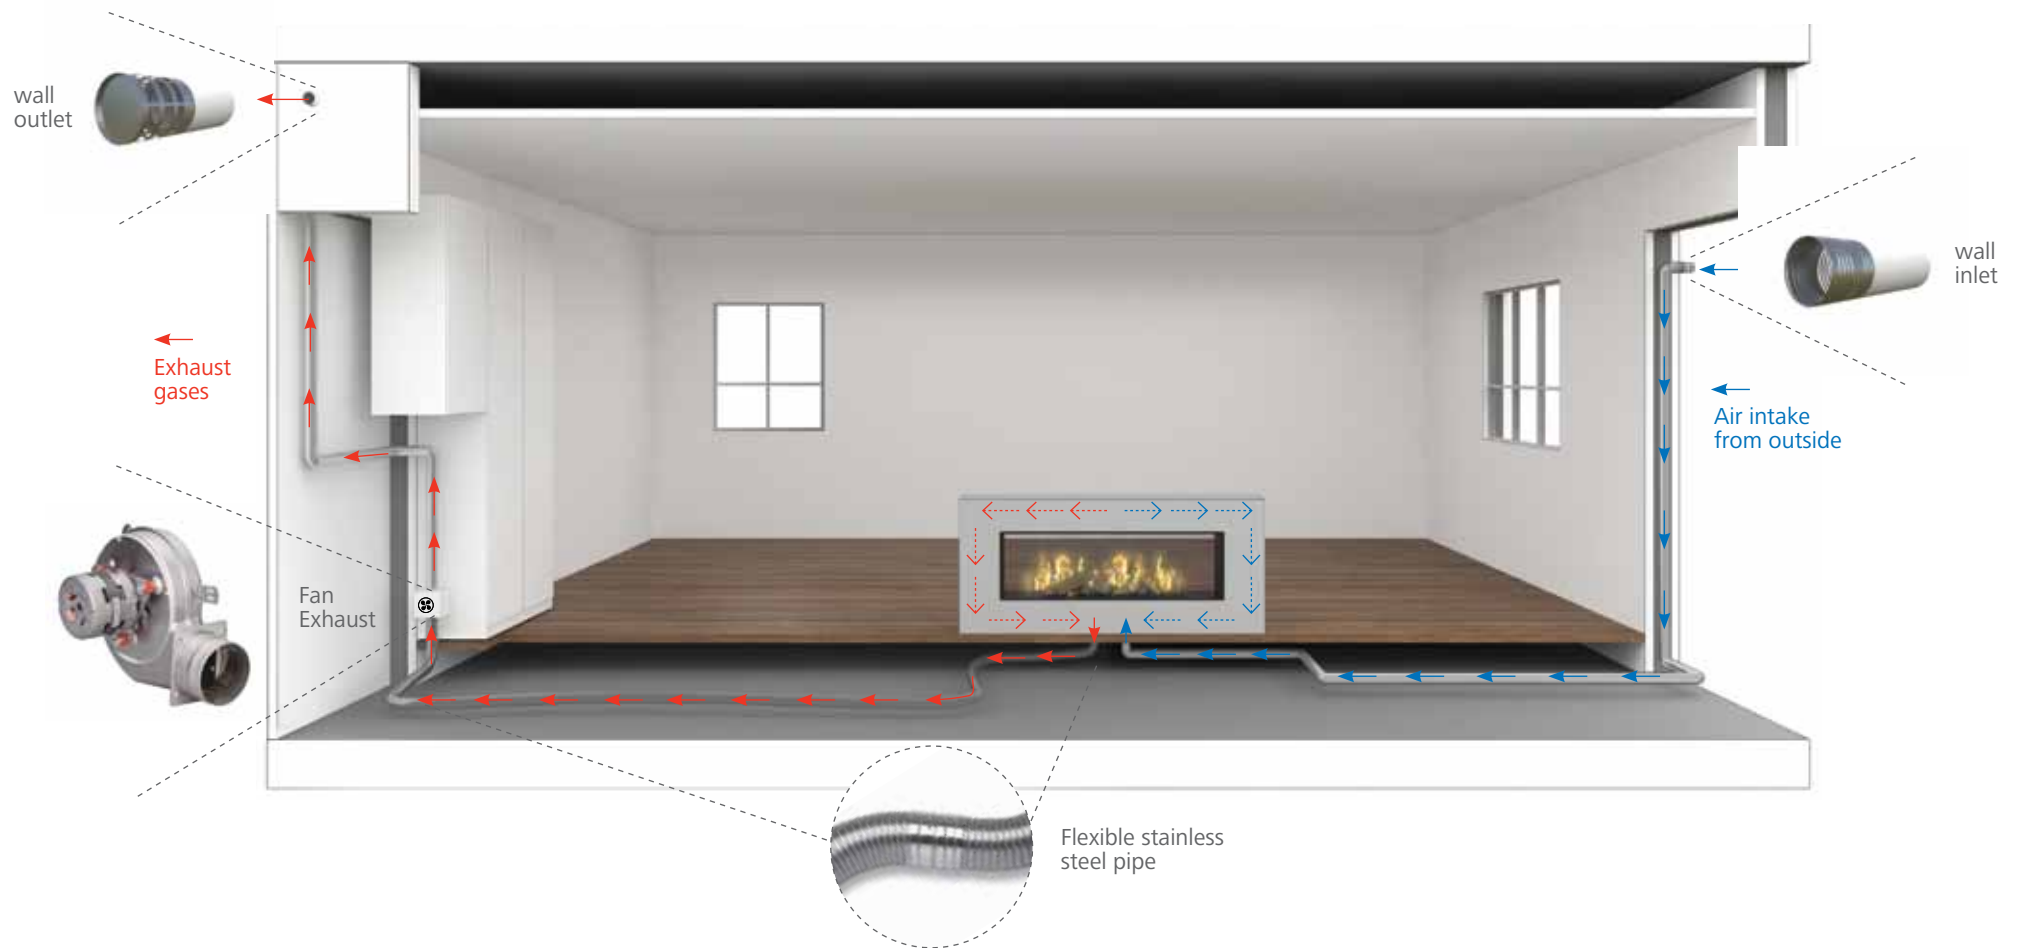

## THE FAN EXHAUST SYSTEM

EN

Exclusively by Ortal, our unique fan exhaust system solves the problem of installing fires in apartments and other places where fires could not be traditionally installed. Ortal's fan exhaust gives more flexibility in placing fires inside the house, since the flue uses long pipes (up to 30 meters in length) that are smaller in diameter (6-8 centimeters). These pipes can be then placed under the floor or inside walls and the fan can be installed anywhere.