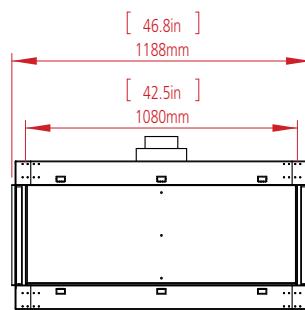

CLEAR 110 TS
THREE SIDE FIRE