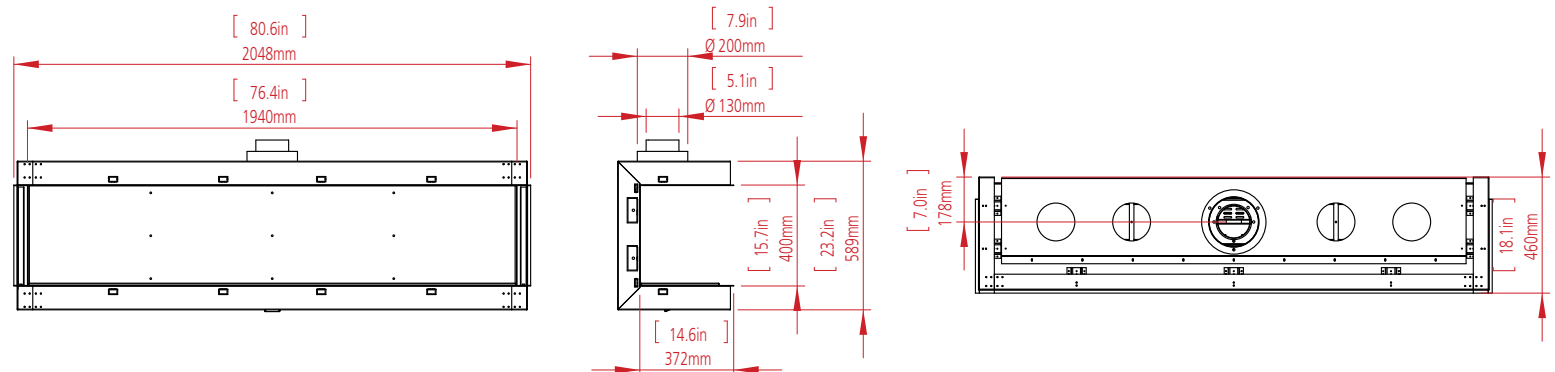

CLEAR 200 TS
THREE SIDE FIRE