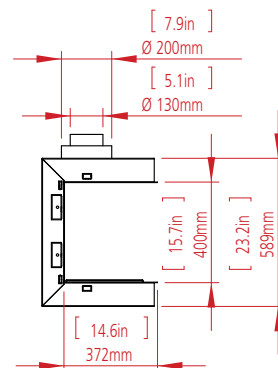

CLEAR 130 TS
THREE SIDE FIRE