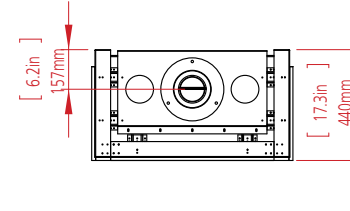

CLEAR 75 TS
THREE SIDE FIRE