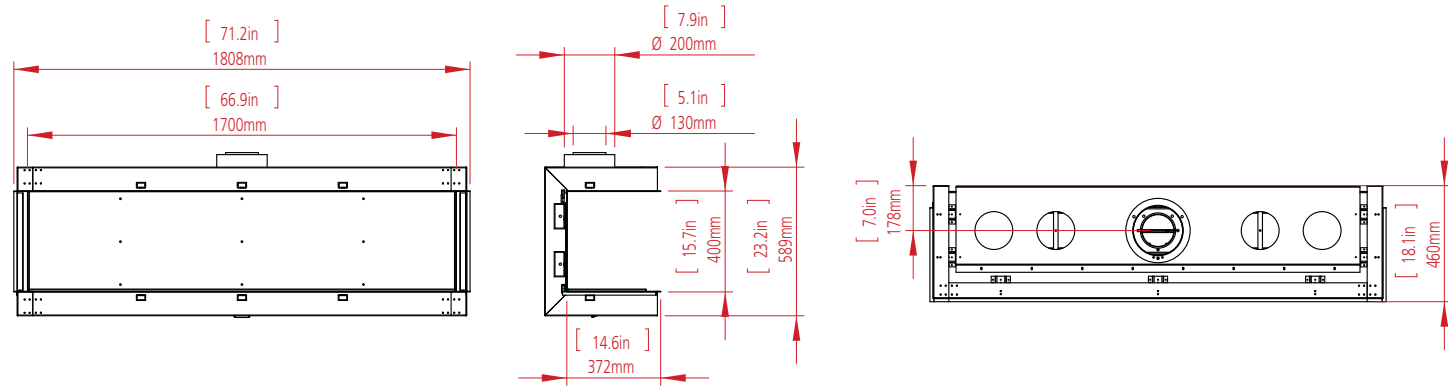

CLEAR 170 TS
THREE SIDE FIRE