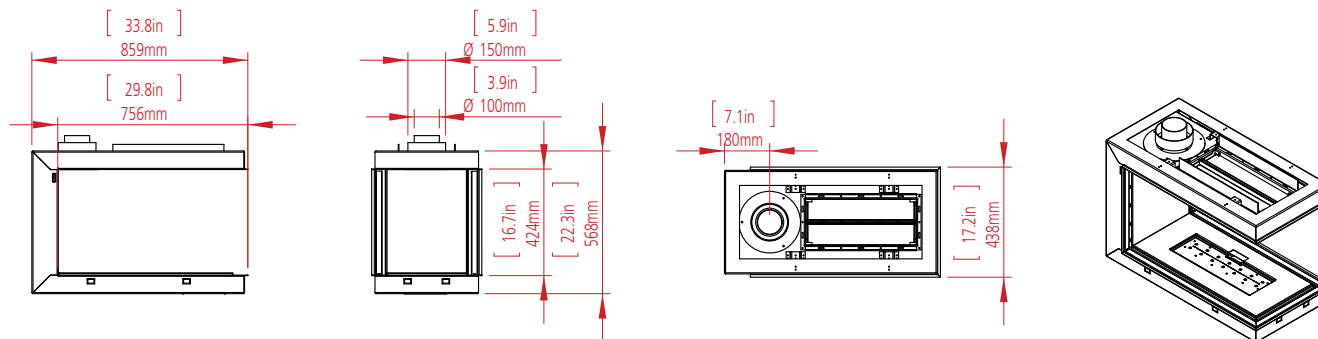

75
SPACE CREATOR