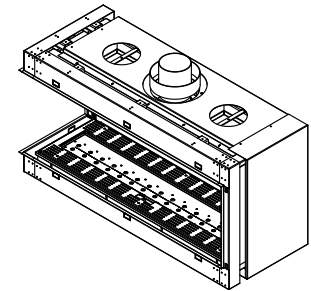

**CLEAR 110 RS/LS
CORNER FIRE**