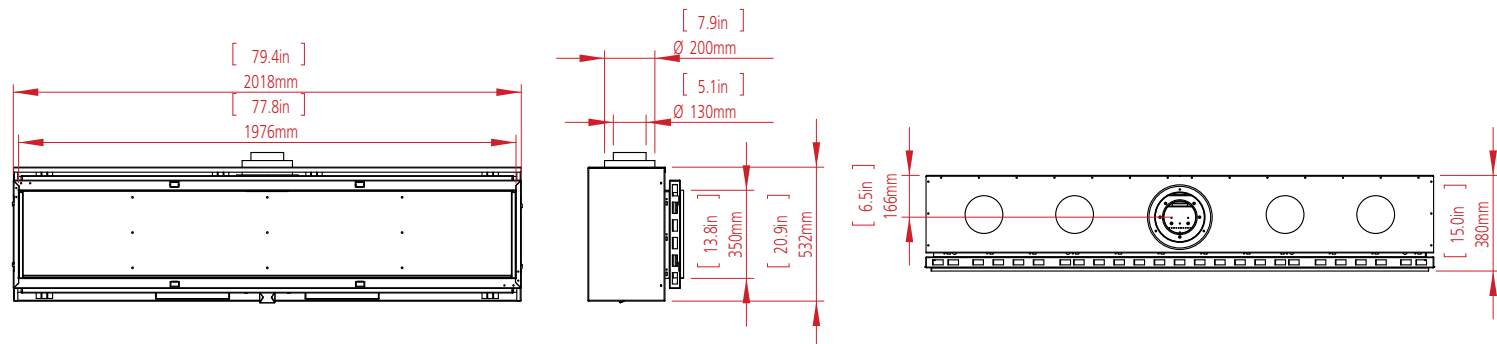

CLEAR 200
FRONT FACING FIRE