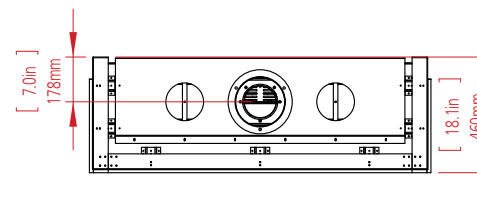

CLEAR 130 TS
THREE SIDE FIRE