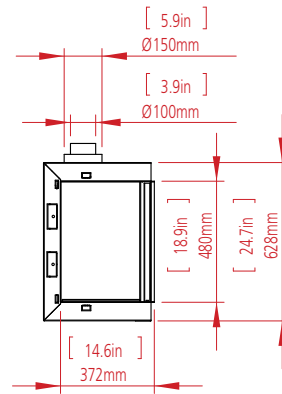

**CLEAR 75 RS/LS
CORNER FIRE**