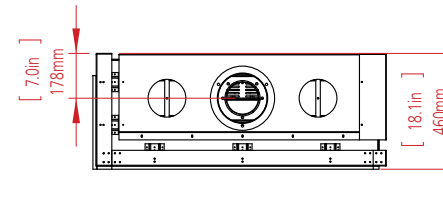

**CLEAR 110 RS/LS
CORNER FIRE**