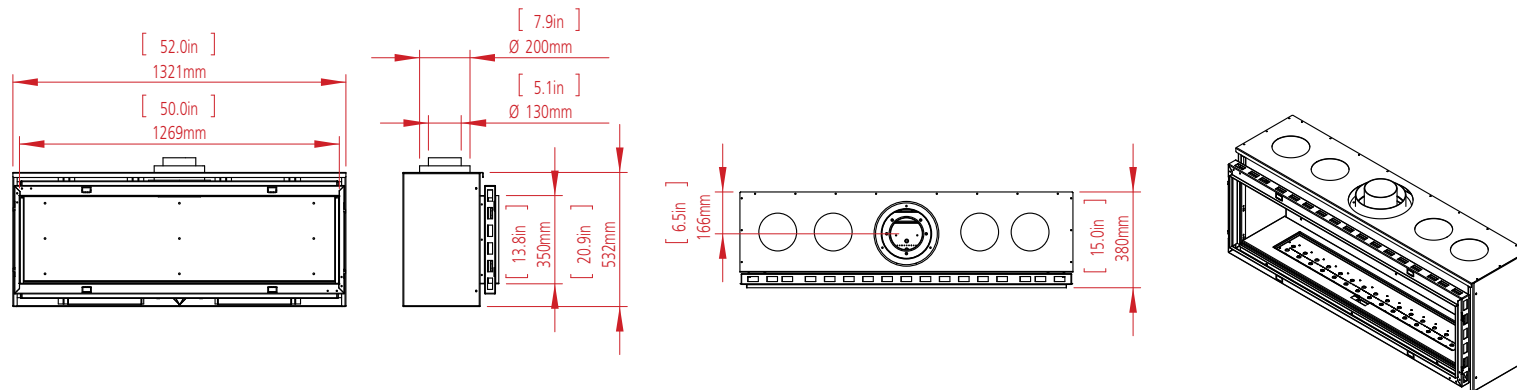

CLEAR 130
FRONT FACING FIRE