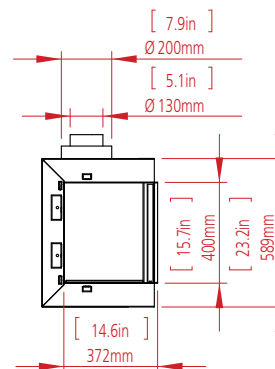

**CLEAR 130 RS/LS
CORNER FIRE**