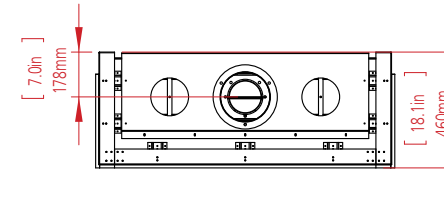

CLEAR 110 TS
THREE SIDE FIRE