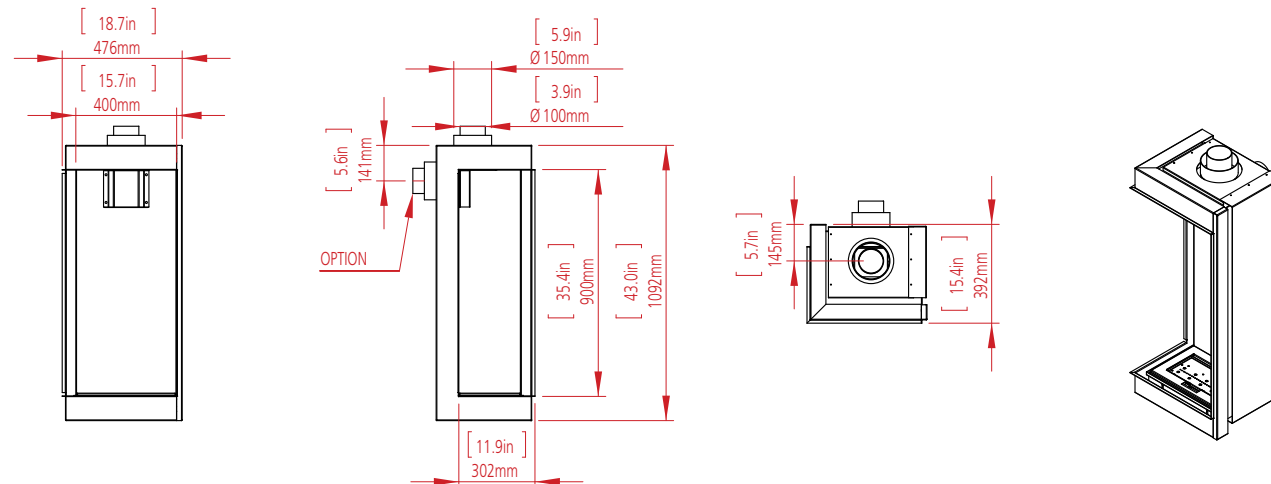

**CLEAR 40H90 RS/LS
CORNER FIRE**