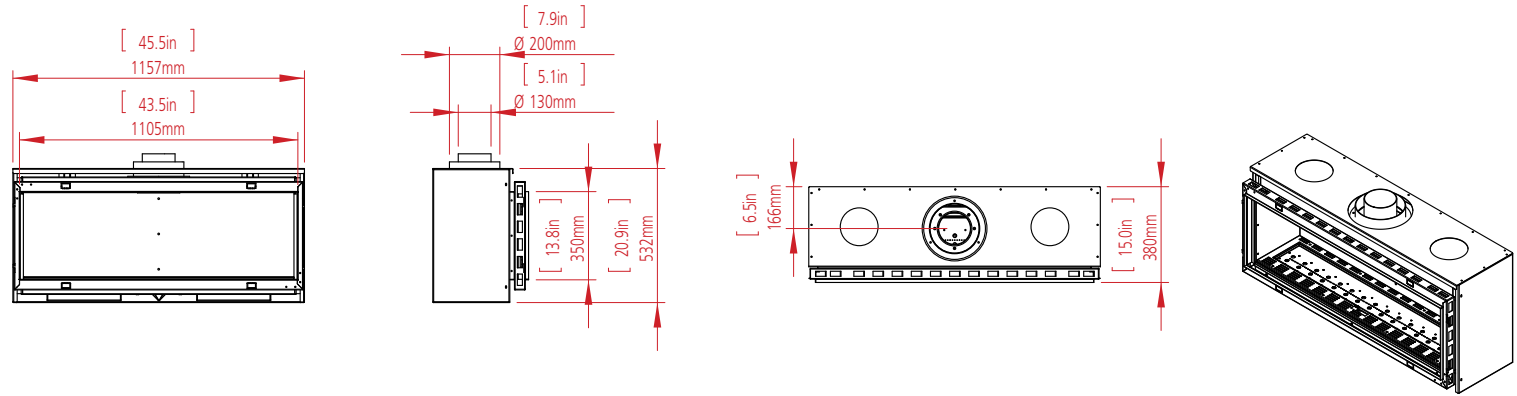

CLEAR 110
FRONT FACING FIRE