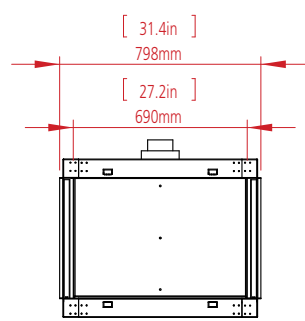

CLEAR 75 TS
THREE SIDE FIRE