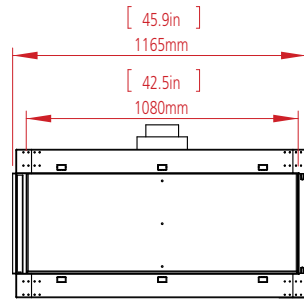

**CLEAR 110 RS/LS
CORNER FIRE**