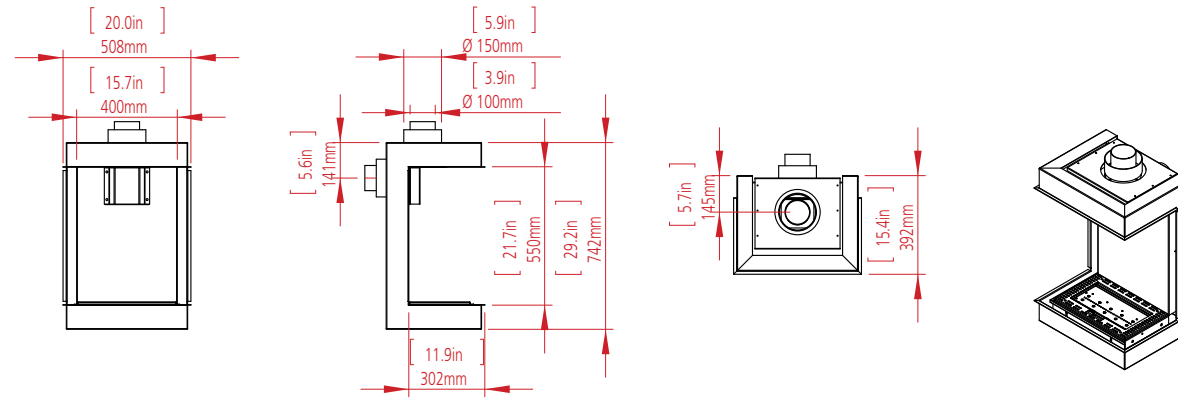

CLEAR 40 TS
THREE SIDE FIRE